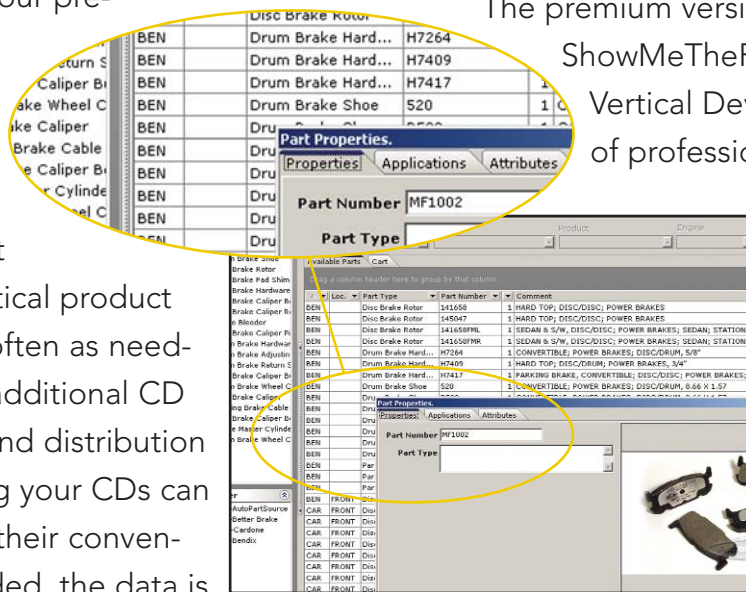

Designed with the same features as our standard version of ShowMeTheParts, it lets you link part numbers with applications, technical diagrams, photos, reference manuals and more; combine different files and formats into one; and output private label as well as custom CDs. You can also build in user rights to restrict certain functions and encrypt data and images for security.

The system installs on your current computer, eliminating unnecessary hardware, CD licensing fees or IT expenses. All the training you

need is included, enabling your staff to be up and running quickly.

The premium version of

ShowMeTheParts is backed by Vertical Development – a team of professionals with over 20

years of experience in database management for the automotive aftermarket. From planning to delivery, we'll work with you one-on-one, giving you a system that

meets your specs, on time, on budget. And help you make the transition from a paper-driven to paperless system quickly, effortlessly.

Find out what our new premium version of ShowMeTheParts can do for your company. For a free demonstration, call Ron Garand 1-847-609-9540 or visit www.verticaldev.com.

Vertical
Development, Inc.

Database Publishing, e-Business,
Software Development
935 Curtiss Street, Suite 1C
Downers Grove, IL 60515